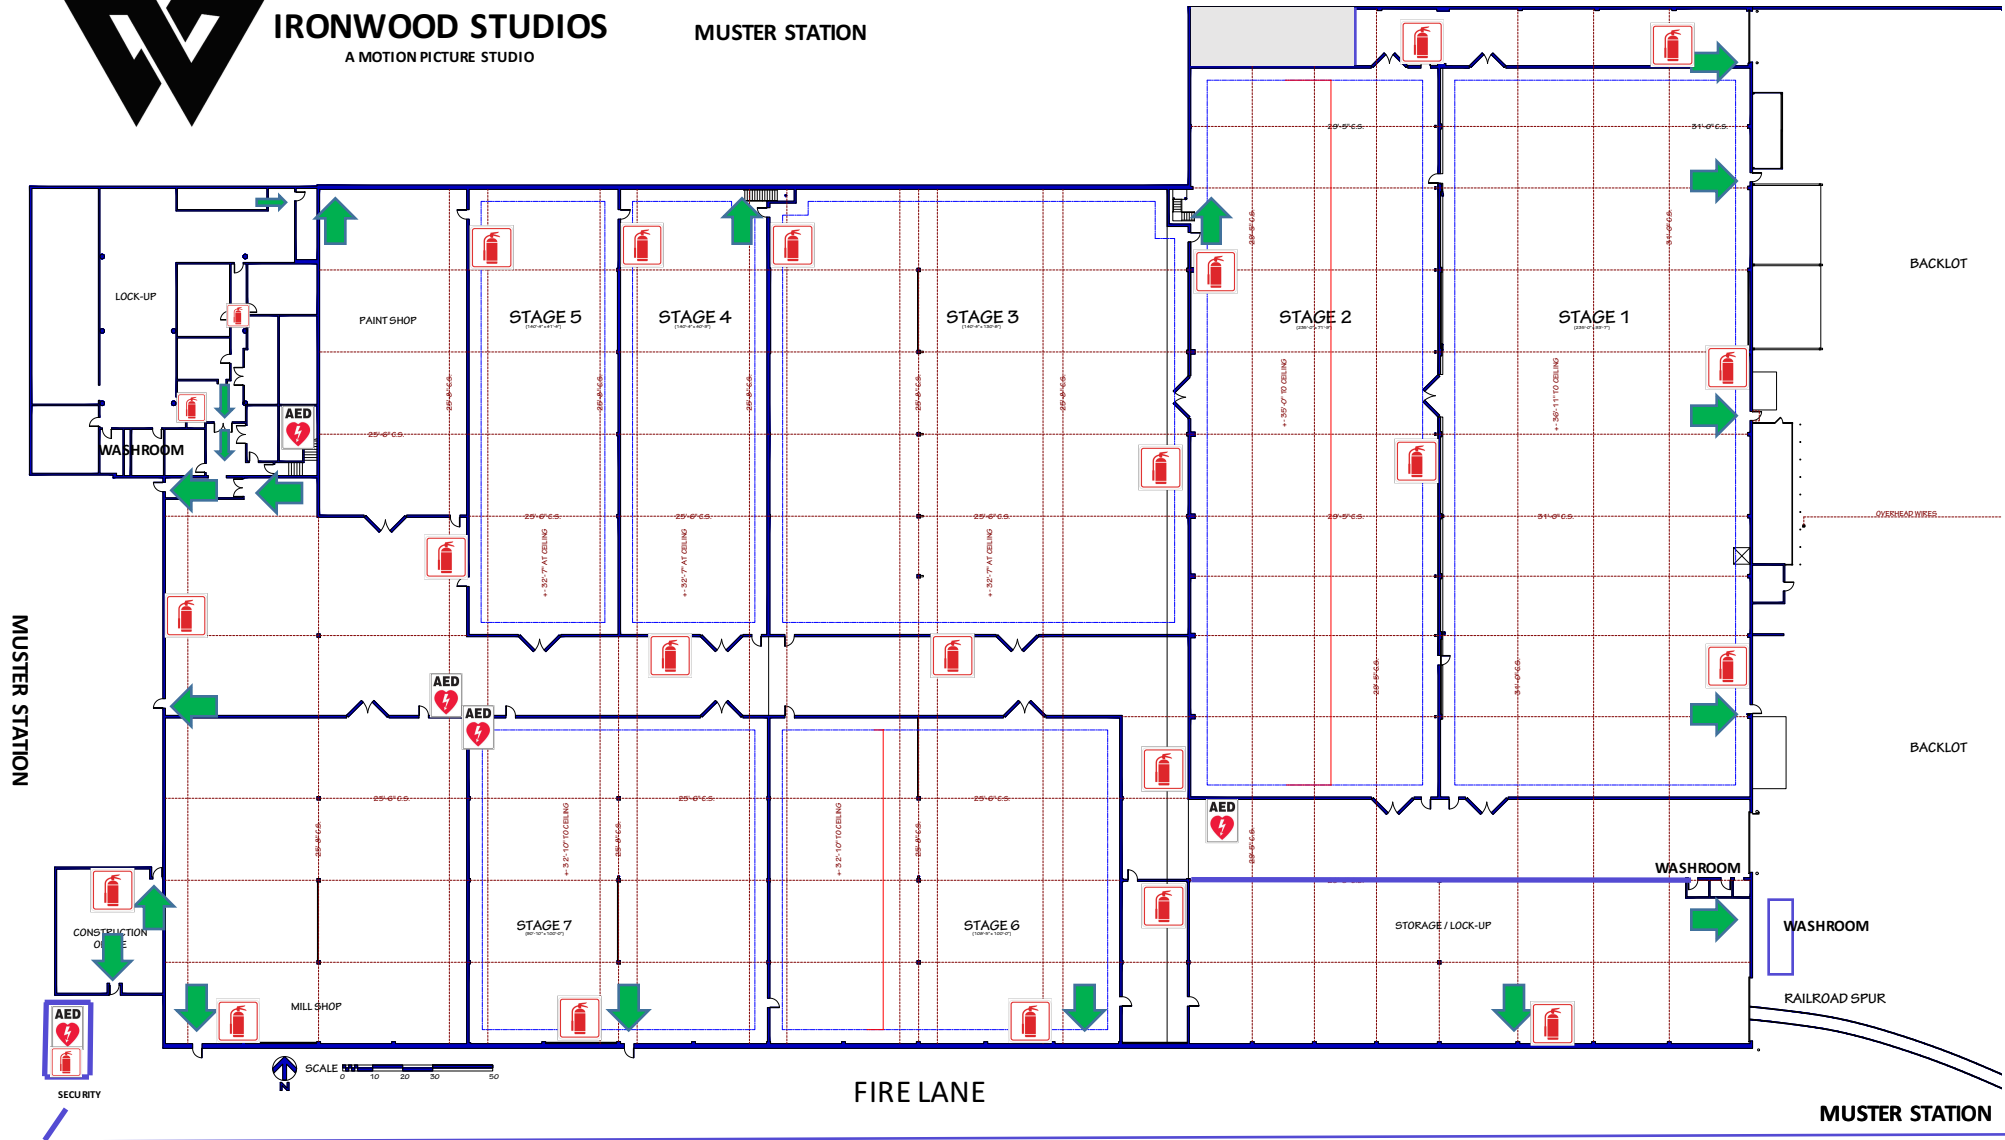

IRONWOOD STUDIOS
A MOTION PICTURE STUDIO

MUSTER STATION

LEGEND

- AED 
- Extinguisher 
- Exit 